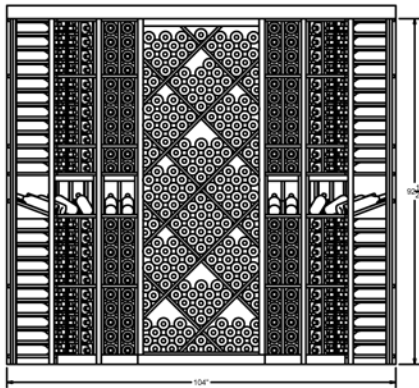

ELEVATION -A-

ELEVATION -B-

ELEVATION -C-

ELEVATION -D-

85 INDUSTRIAL PARK DRIVE
DOVER, NH 03820
P 603-285-0400 F 603-285-0420

ELEVATION -E-

ELEVATION -F-

REFERENCE FILE:

140274

BOTTLE CAPACITY:

1616

REFLECTIVE STYLE:

KIT