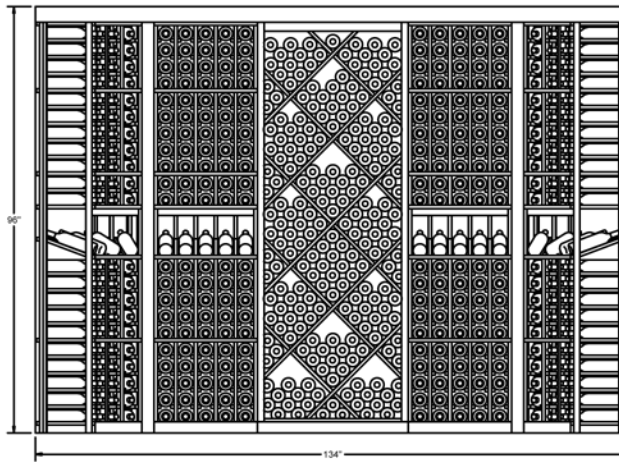

ELEVATION -A-

ELEVATION -B-

ELEVATION -C-

ELEVATION -D-

85 INDUSTRIAL PARK DRIVE
DOVER, NH 03820
P 603-285-0400 F 603-285-0420

ELEVATION -E-

ELEVATION -F-

REFERENCE FILE:

140274

BOTTLE CAPACITY:

1616

REFLECTIVE STYLE:

KIT