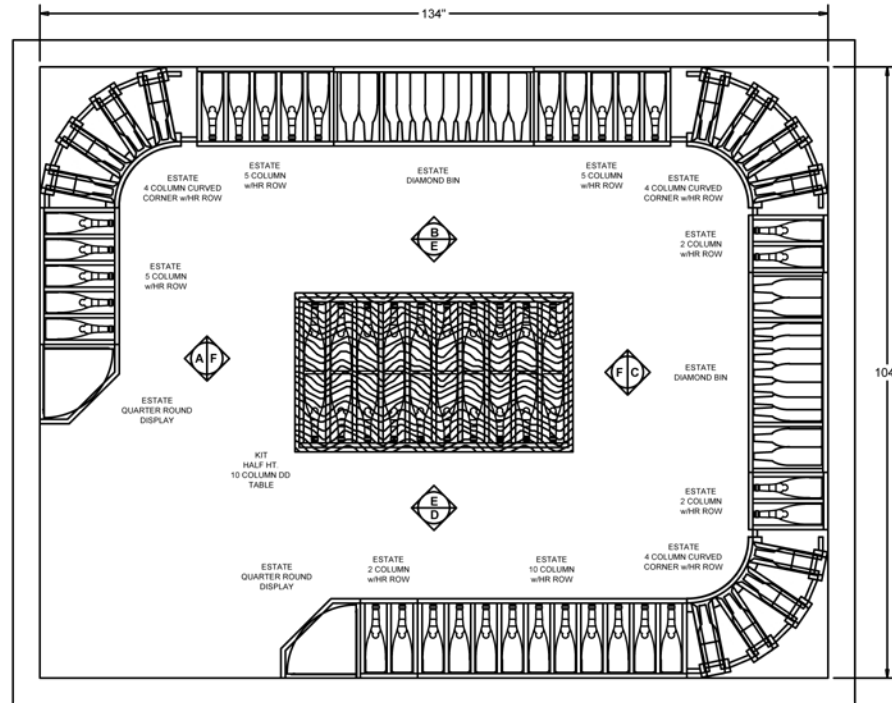

ELEVATION -A-

ELEVATION -B-

ELEVATION -C-

ELEVATION -D-

85 INDUSTRIAL PARK DRIVE
DOVER, NH 03820
P 603-285-0400 F 603-285-0420

ELEVATION -E-

ELEVATION -F-

REFERENCE FILE:

140274

BOTTLE CAPACITY:

1616

REFLECTIVE STYLE:

KIT