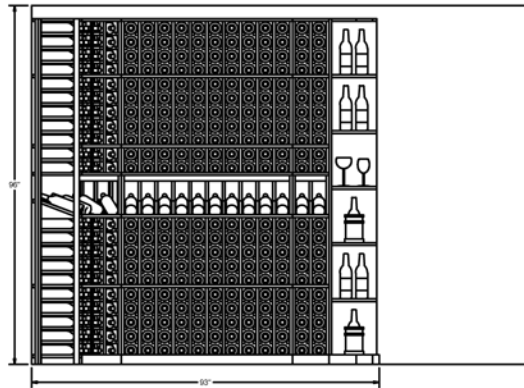

ELEVATION -D-