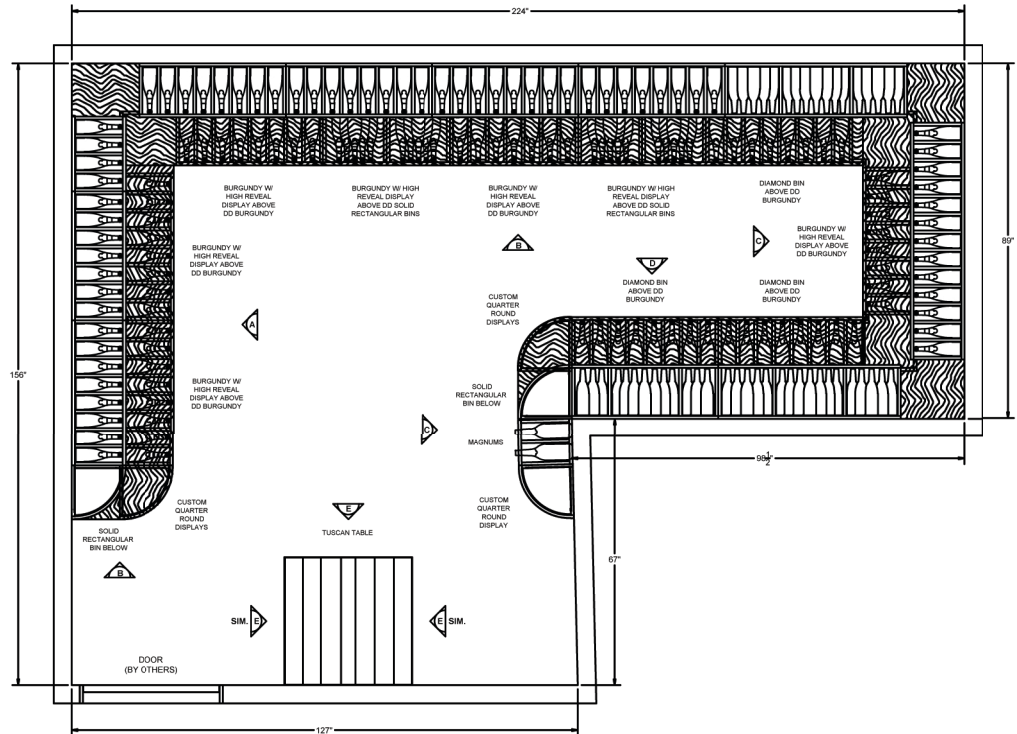

ELEVATION -A-

ELEVATION -B-

85 INDUSTRIAL PARK DRIVE
DOVER, NH 03820
P 603-285-0400 F 603-285-0420

2 OF 2

85 INDUSTRIAL PARK DRIVE
DOVER, NH 03820
P 603-285-0400 F 603-285-0420