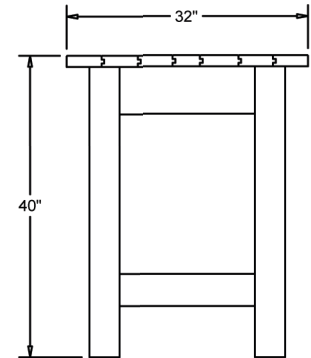

ELEVATION -A-

ELEVATION -B-

85 INDUSTRIAL PARK DRIVE
DOVER, NH 03820
P 603-285-0400 F 603-285-0420

2 OF 2

85 INDUSTRIAL PARK DRIVE
DOVER, NH 03820
P 603-285-0400 F 603-285-0420