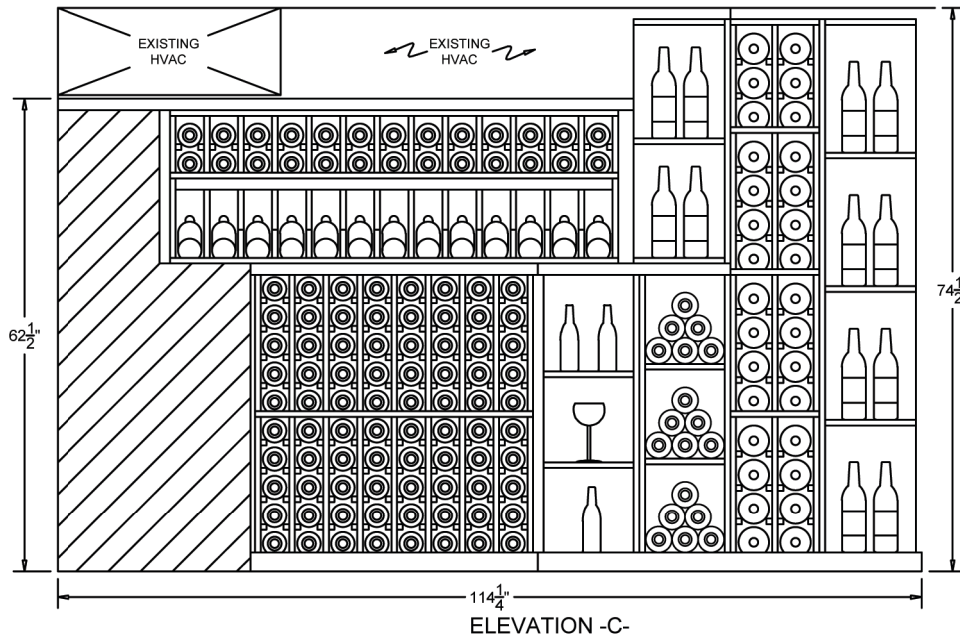

ELEVATION -A-

ELEVATION -B-

85 INDUSTRIAL PARK DRIVE
DOVER, NH 03820
P 603-285-0400 F 603-285-0420

2 OF 2

85 INDUSTRIAL PARK DRIVE
DOVER, NH 03820
P 603-285-0400 F 603-285-0420