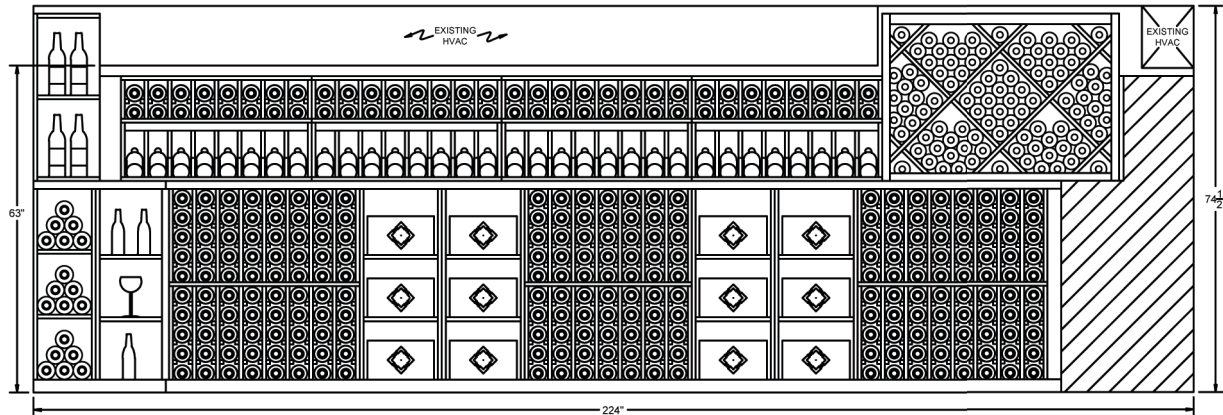

ELEVATION -A-

ELEVATION -B-

85 INDUSTRIAL PARK DRIVE
DOVER, NH 03820
P 603-285-0400 F 603-285-0420

2 OF 2

85 INDUSTRIAL PARK DRIVE
DOVER, NH 03820
P 603-285-0400 F 603-285-0420